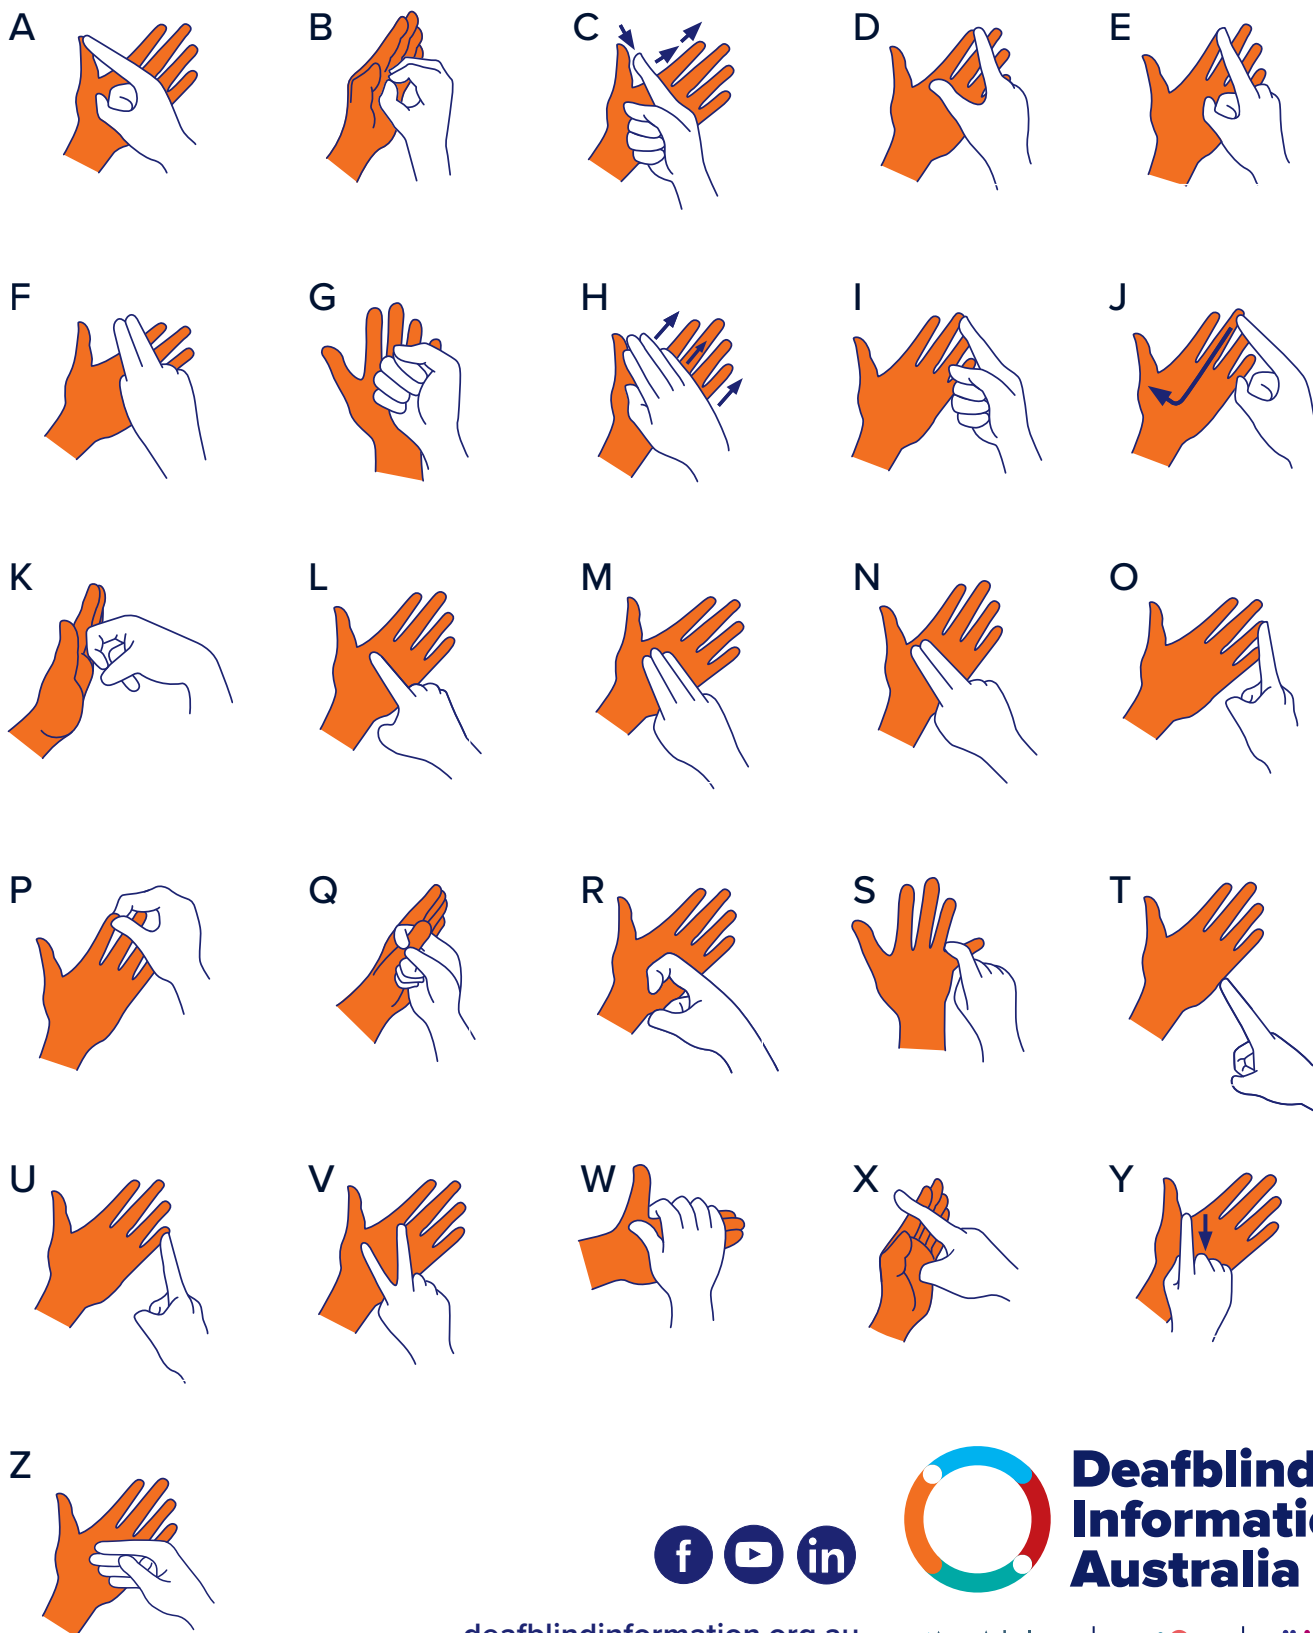

Deafblind Alphabet

The right hand represents the sender who forms letters onto the left hand of the person receiving information.

**Deafblind
Information
Australia**

deafblindinformation.org.au
©2026 Deafblind Information Australia